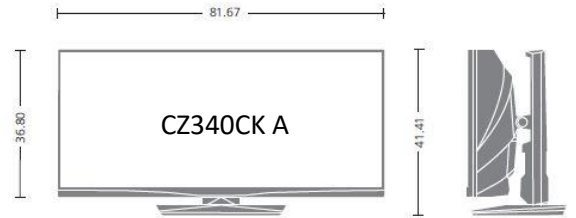

Specifications

Panel	Display Size	34"		
	Maximum Resolution and Refresh Rate	3440x1440@100Hz		
	Glare	No		
	Response Time	5ms		
	Contrast Ratio	100 million:1 max (ACM)		
	Brightness	300 nits (cd/m²)		
	Viewing Angle	178° (H), 178° (V)		
	Colors	1.07B		
	Bits	8bit+A-FRC		
System	Input Signal	• 2xHDMI2.0 + 1xDP + 1DP out + SPK+USB3.0 Hubx4 (1up 4down) +Audio out		
	VESA Wall Mounting	100 x 100 mm		
	Speaker	7W x 2		
	Power Supply (100 - 240 V)	External adapter		
	Tilt	-5° - 20°		
	Power Consumption	Off	0.48 W (typical)	
Sleep		0.5 W (typical)		
On		51W (typical)		

Feature Highlights

Sharp cinematic curves

- 34" Ultra wide UHD (3440 x 1440)
- 1900r curvature
- ZeroFrame design
- In-Plane switching technology

Flawless image

- Radeon™ FreeSync™ Technology
- 100% sRGB color gamut
- Acer SuperSharpness technology

Maximized comfort

- BlueLightShield™, Flicker-less, ComfyView and low dimming
- Ergonomic design

Get connected, Multi-tasking

- Support DVI, HDMI, MHL and DisplayPort
- Support daisy chain & PIP/PBP
- DTS sound technology with 7W x 2 speaker

Unit: cm